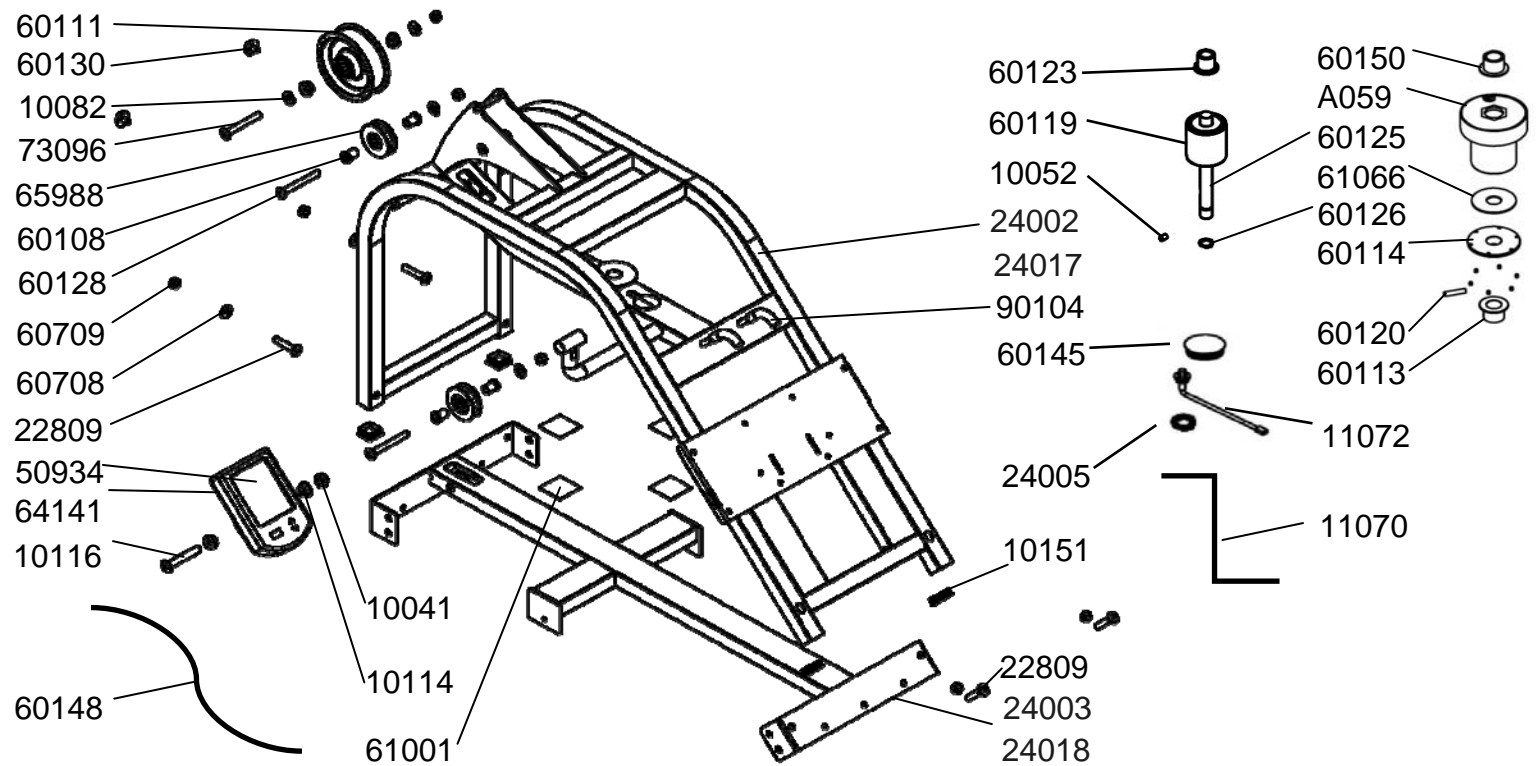

AQUA AIR MONACO AIR

Exploded Diagram

FIRST DEGREE FITNESS
FLUID INNOVATION

www.firstdegreefitness.com

Upper Main Frame
Assembly

60709
22809
60708
66070
63808
24016

Foot Plate
Assembly

A115

A113
A120

Seat Rail Assembly

Upper Main Frame Assembly

10041	2	Nylock Nut M10	60119	1	Idle wheel & 2x Bearing #60112
10052	1	Socket Set Screws M4x6 - B	60120	1	Roll Pin M6x30
10082	1	Washer M10x21x2	60123	1	Idle Shaft Upper Frame Mount 10mm
10114	4	Computer Mount Plastic Bushing 20x16x13x10	60125	1	Idler Pulley Shaft
10116	1	Dome Head Bolt M10x60	60126	2	C Clip 10mm
10151	4	End Cap 25x25	60128	2	Dome Head Bolt M8x65
11070	1	Sensor Connecting Cable 300mm	60130	2	Frame Rubber Bumper
11072	1	Sensor 100mm	60145	1	Frame Plug 38.1mm
22809	4	Dome Head Bolt M8x40	60148	1	Heart Rate Lead- 400mm
24002	1	Upper Main Frame - MONACO	60150	1	Main Shaft Nylon Bushing - Upper
24003	1	Tank Strut - MONACO	60708	8	Washer M8x19x1.6
24005	1	Spring Washer M12	60709	2	Nylock Nut M8
24017	1	Upper Main Frame - AQUA	61001	4	Tank Bonding Strip 3M-VHB
24018	1	Tank Strut - AQUA	61066	1	Plastic Washer M5920.1x2T
50934	1	LCD for L4/L16	64141	1	Computer with USB - L4
60108	4	Bungee Pulley Spacer 8mm	65988	1	Bungee Pulley & Bearing & Spacer x2
60111	1	Belt Pulley 100mm & 2x Bearing #60112	73096	1	Dome Head Bolt M10x65
60113	1	Main Shaft Oil Bushing - Lower 38x20x22	90104	2	Rubber Hook Cover
60114	1	Magnet Ring & 6 x Magnet #60124	A059	1	Belt/ Bungee Pulley Complete with Bungee Assembly

A113 Side Rail Assembly Complete L/R - AQUA

A120 Side Rail Assembly Complete L/R - MONACO

24004	2	Side Rail With Decal - AQUA
24007	2	End Cap 25x75
24011	2	Seat Runner
24012	4	Tapping Screws M4x15-B
24013	8	Hex Head Bolt M6x15
65904	12	Screw for Wood M3x10-B
66039	4	Side Rail Bumper
66056	4	Bump Stop - Square 23x15x6.5