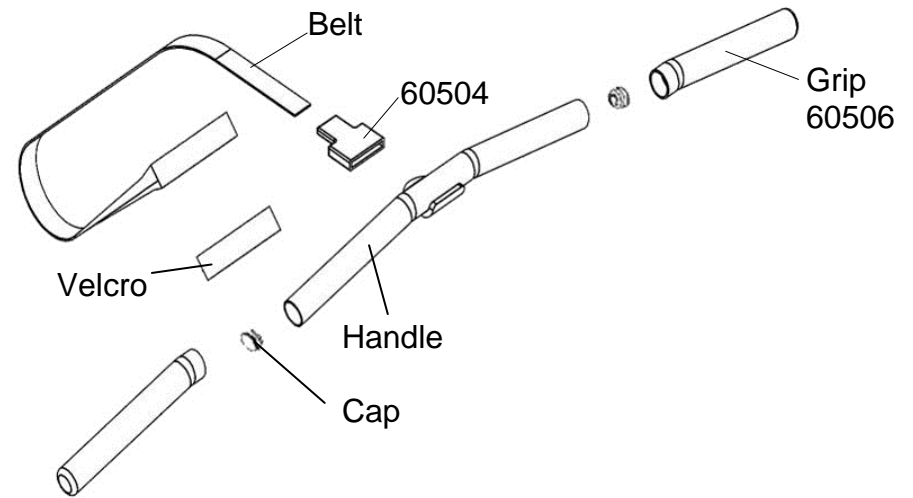

A048 Handle Complete-PACAR/HYBAR

60504	1	Handle/Belt Rubber Cover
60506	1	Handle Grip