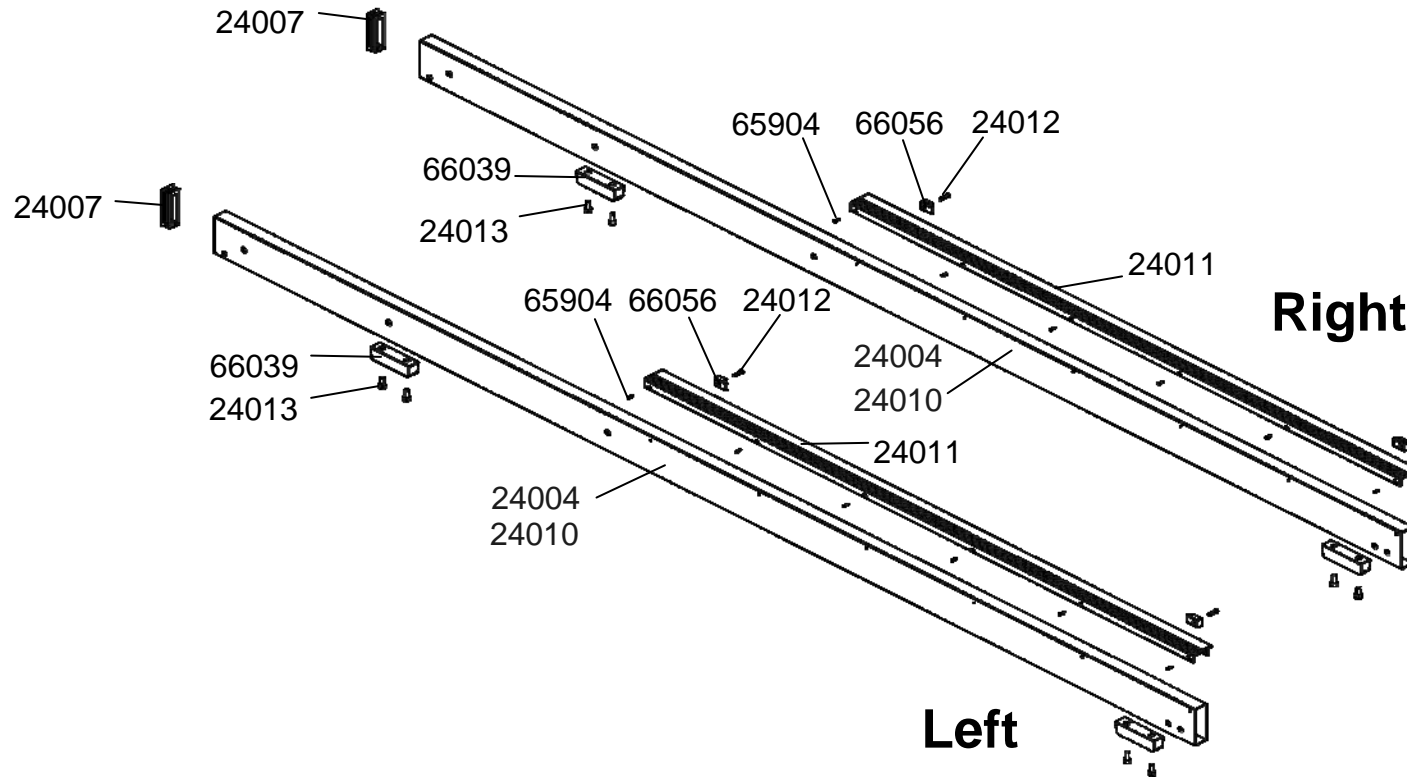

A115 Rear Board Metal Bracket

22804	2	Dome Head Bolt M8x20
24006	1	Rear End Cap
24015	1	Rear Board
60708	2	Washer M8x19x1.6

Seat Assembly Complete

24007	4	End Cap 25x75
24008	4	Bushing 8.2x12 L6
24009	2	Seat Frame
62818	4	Hex Head Bolt M8x160 - B
65702	4	Seat Wheel
66058	1	Seat LS-E28 - For Wooden Rail
66062	2	Spacer 12x8x209
65921	4	Washer M8.5x19x1.6t - B
66323	4	Seat Wheel 98A
66061	4	Spacer 20x8x40
66063	2	Axle shaft 8mm
66064	4	D7 E clip
66065	4	Spacer 12.7x8x19.5

Sliding Footplate Assembly

10176	2	Foot Strap & Buckle
30608	8	Nylock Nut M5 -B
61063	2	Footplate Slider with Velcro #65997
61064	2	Footplate Slider Base 120x111x22.8
61067	8	Dome Head Bolt M5x15
65997	2	Velcro For Sliding Footplate

A113 Side Rail Assembly Complete L/R - AQUA

A120 Side Rail Assembly Complete L/R - MONACO

24004	2	Side Rail With Decal - AQUA
24007	2	End Cap 25x75
24011	2	Seat Runner
24012	4	Tapping Screws M4x15-B
24013	8	Hex Head Bolt M6x15
65904	12	Screw for Wood M3x10-B
66039	4	Side Rail Bumper
66056	4	Bump Stop - Square 23x15x6.5