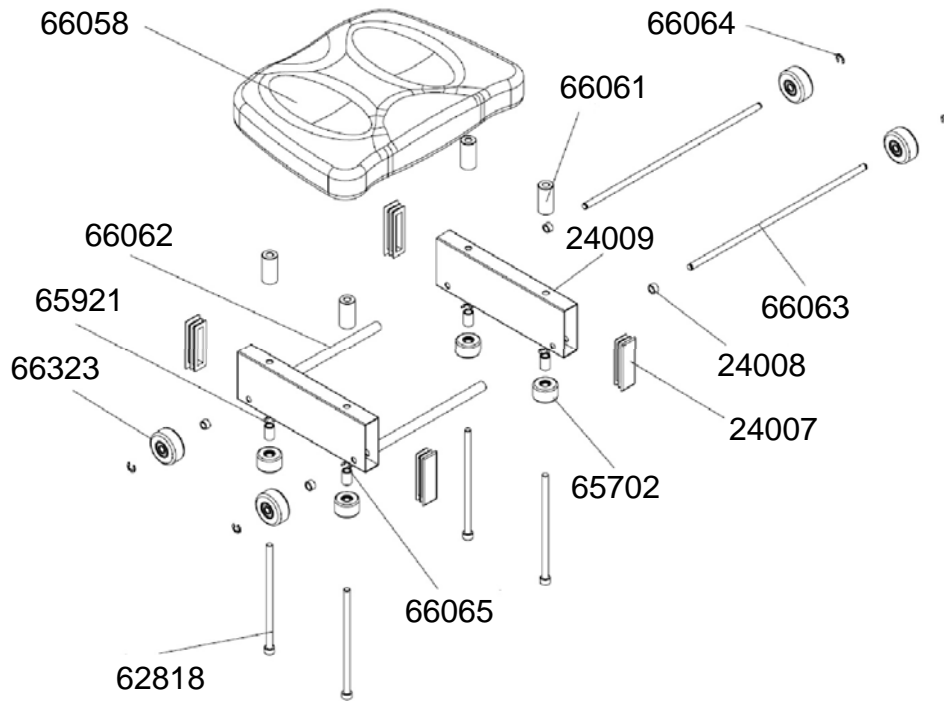

Seat Assembly Complete

24007	4	End Cap 25x75
24008	4	Bushing 8.2x12 L6
24009	2	Seat Frame
62818	4	Hex Head Bolt M8x160 - B
65702	4	Seat Wheel
66058	1	Seat LS-E28 - For Wooden Rail
66062	2	Spacer 12x8x209
65921	4	Washer M8.5x19x1.6t - B
66323	4	Seat Wheel 98A
66061	4	Spacer 20x8x40
66063	2	Axle shaft 8mm
66064	4	D7 E clip
66065	4	Spacer 12.7x8x19.5