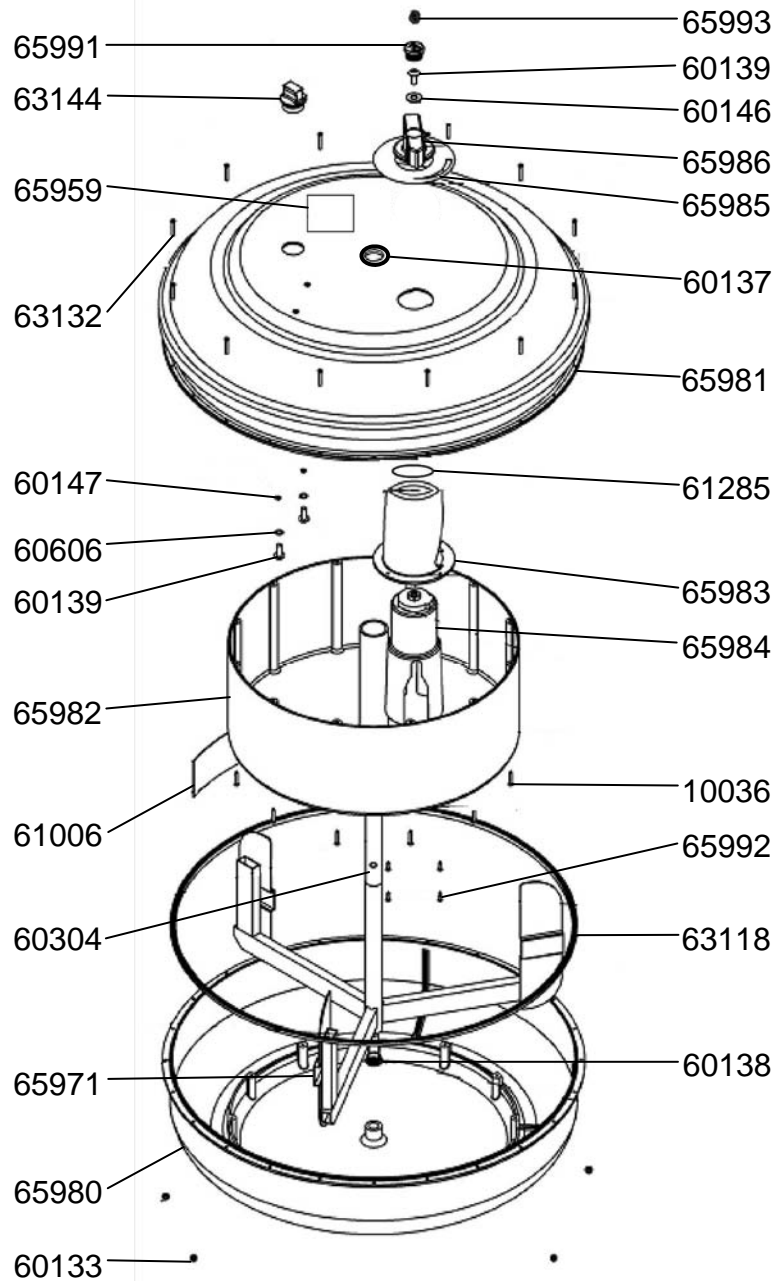

A078—AR Tank Complete Assembly

10036	12	Counter Sink Tapping Screw M3x20-SUS
60133	12	Nylock Nut M3-SUS
60137	1	Tank / Main Frame Impeller Shaft Spacer 19.9x40x1
60138	1	Impeller End Cap
60139	3	Dome Head Bolt M6x15-SUS
60146	1	Washer M6x16x1-SUS
60147	2	O- Ring 9.5x6.5x1.5
60304	1	Flywheel Upper Shaft
60606	2	Plastic Washer M6x15x2.5-B
61001	1	Tank Bonding Strip 3M
61006	1	Decal - HS Tank Level
61285	1	Rubber Spacer
63118	1	Tank Large Ring Seal -YELLOW 499x5.8
63132	12	Allen Key Bolt M3x20-SUS
63144	1	Tank Plug For HS Tank
65959	1	Decal - How to Adjust Resistance
65971	1	Impeller - AR
65980	1	Lower Tank Shell
65981	1	Upper Tank Shell
65982	1	Inner Reserve Tank Shell
65983	1	Tank Adjust Outer Cup
65984	1	Tank Adjust Inner Cup
65985	1	Decal - AR Resistance
65986	1	Adjust Resistance Knob
65991	1	End Cap - Adjust Knob
65992	4	Counter Sink Bolt M3x12-SUS
65993	1	Decal- FD Knob 18mm