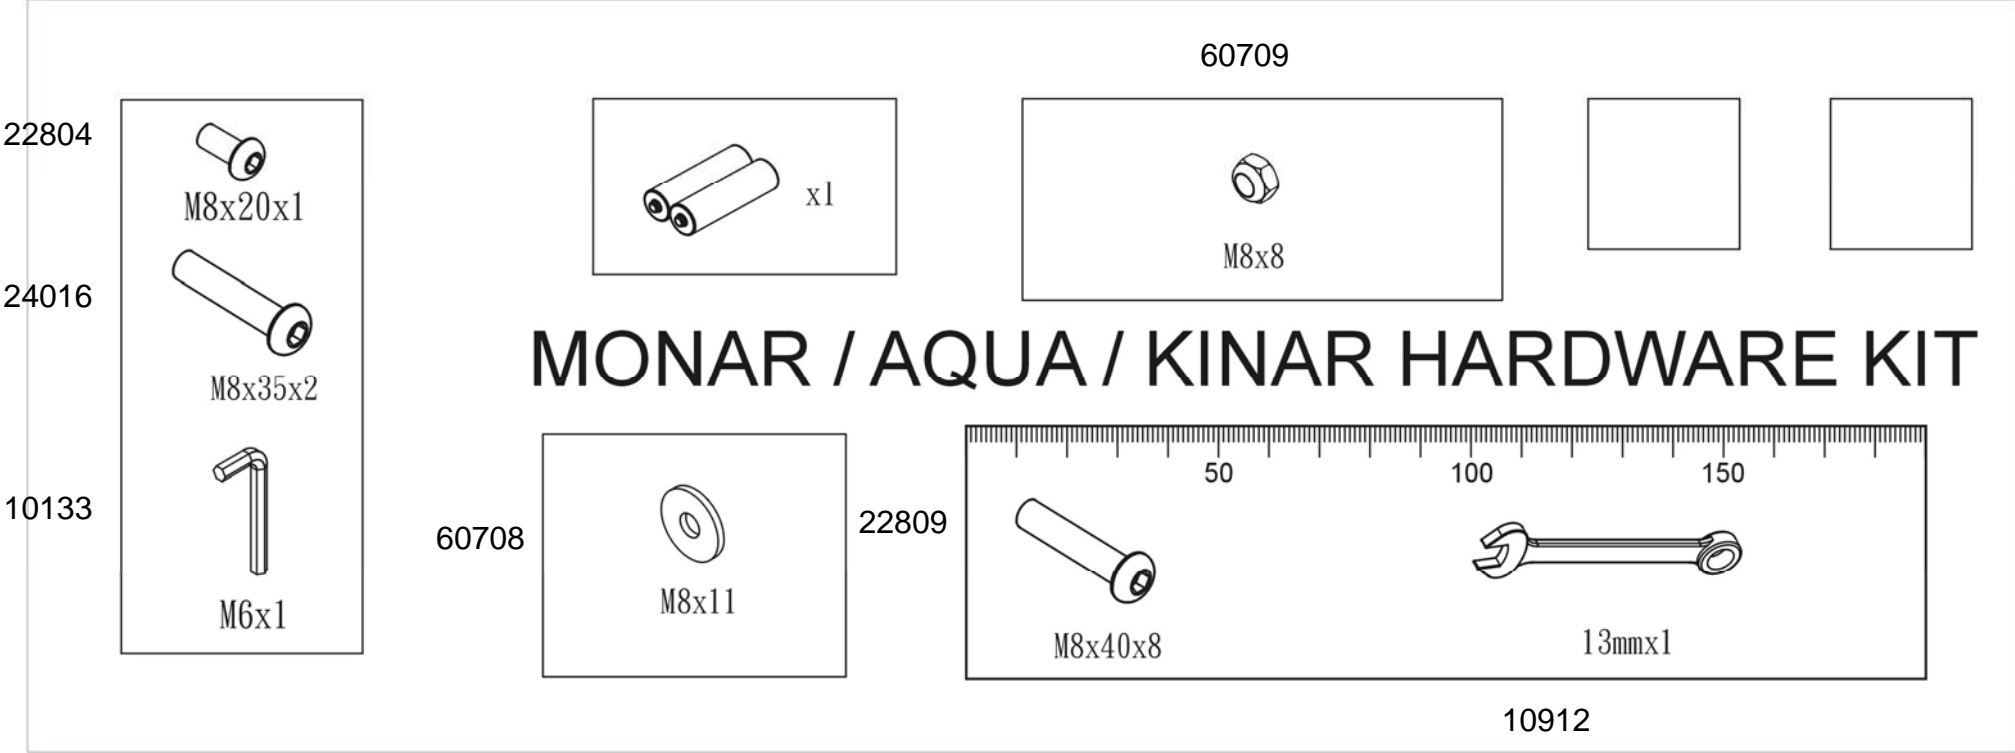

HMNC - Hardware Kit

10133	1	Allen Key 6mm
10912	1	Wrench 13mm
22804	1	Dome Head Bolt M8x20
22809	8	Dome Head Bolt M8x40
24016	2	Dome Head Bolt M8x35
60708	13	Washer M8x19x1.6
60709	8	Nylock Nut M8
	2	AA Battery