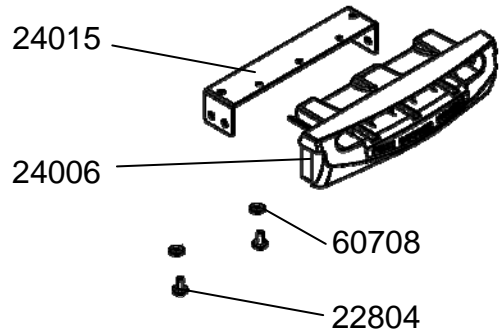

A115 Rear Board Metal Bracket

22804	2	Dome Head Bolt M8x20
24006	1	Rear End Cap
24015	1	Rear Board
60708	2	Washer M8x19x1.6