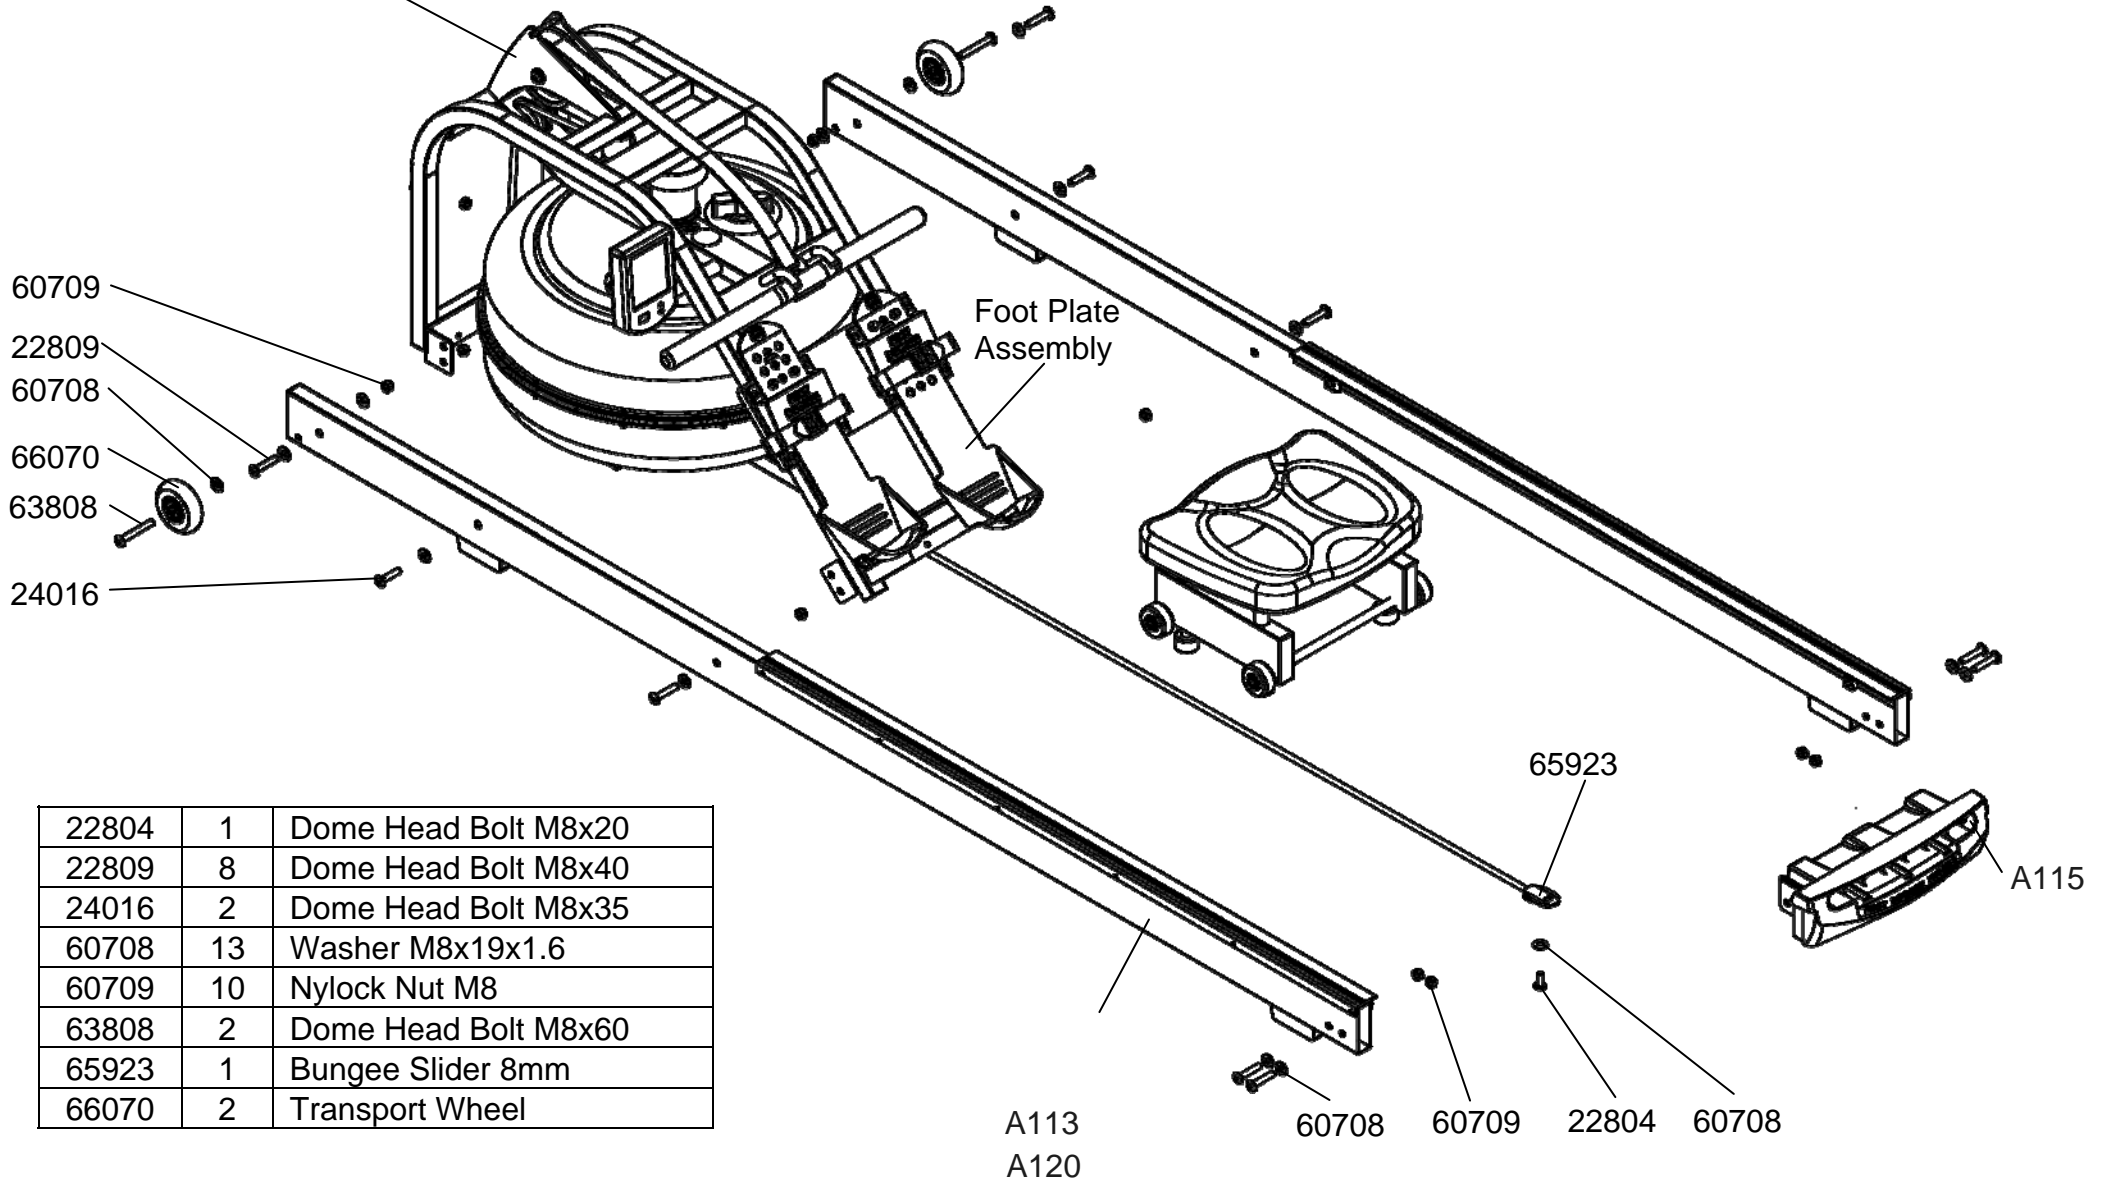

Upper Main Frame
Assembly

60709
22809
60708
66070
63808
24016

Foot Plate
Assembly

A115

22804	1	Dome Head Bolt M8x20
22809	8	Dome Head Bolt M8x40
24016	2	Dome Head Bolt M8x35
60708	13	Washer M8x19x1.6
60709	10	Nylock Nut M8
63808	2	Dome Head Bolt M8x60
65923	1	Bungee Slider 8mm
66070	2	Transport Wheel

A113
A120

Seat Rail Assembly