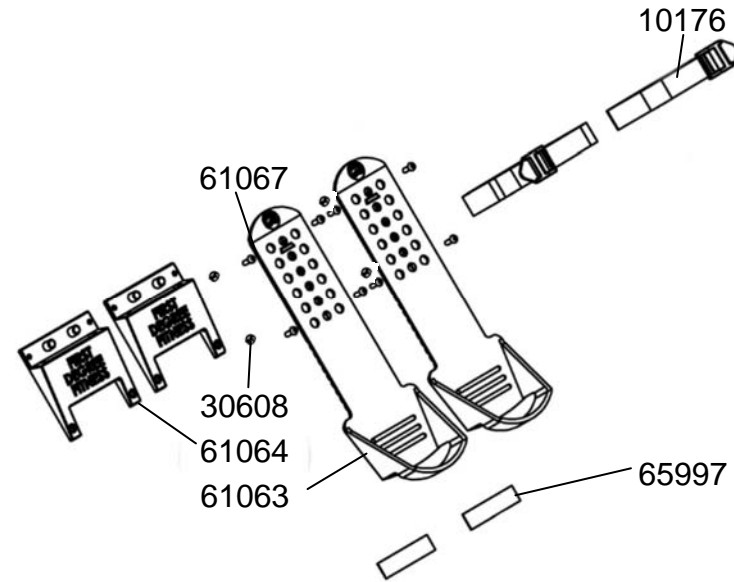

A115 Rear Board Metal Bracket

22804	2	Dome Head Bolt M8x20
24006	1	Rear End Cap
24015	1	Rear Board
60708	2	Washer M8x19x1.6

Seat Assembly Complete

24007	4	End Cap 25x75
24008	4	Bushing 8.2x12 L6
24009	2	Seat Frame
62818	4	Hex Head Bolt M8x160 - B
65702	4	Seat Wheel
66058	1	Seat LS-E28 - For Wooden Rail
66062	2	Spacer 12x8x209
65921	4	Washer M8.5x19x1.6t - B
66323	4	Seat Wheel 98A
66061	4	Spacer 20x8x40
66063	2	Axle shaft 8mm
66064	4	D7 E clip
66065	4	Spacer 12.7x8x19.5

Sliding Footplate Assembly

10176	2	Foot Strap & Buckle
30608	8	Nylock Nut M5 -B
61063	2	Footplate Slider with Velcro #65997
61064	2	Footplate Slider Base 120x111x22.8
61067	8	Dome Head Bolt M5x15
65997	2	Velcro For Sliding Footplate

A113 Side Rail Assembly Complete L/R - AQUA

A120 Side Rail Assembly Complete L/R - MONACO

24004	2	Side Rail With Decal - AQUA
24007	2	End Cap 25x75
24011	2	Seat Runner
24012	4	Tapping Screws M4x15-B
24013	8	Hex Head Bolt M6x15
65904	12	Screw for Wood M3x10-B
66039	4	Side Rail Bumper
66056	4	Bump Stop - Square 23x15x6.5