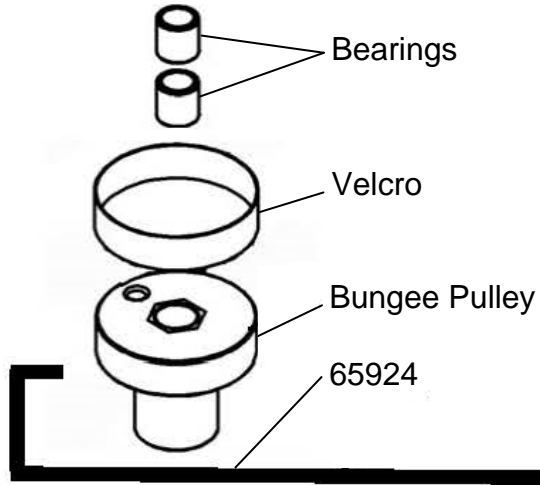

A059 Belt Bungee Pulley Complete

60900	1	Bungee Pulley & Velcro & Bearings
65924	1	Bungee 8mm x2230 & Crimped End & Slider