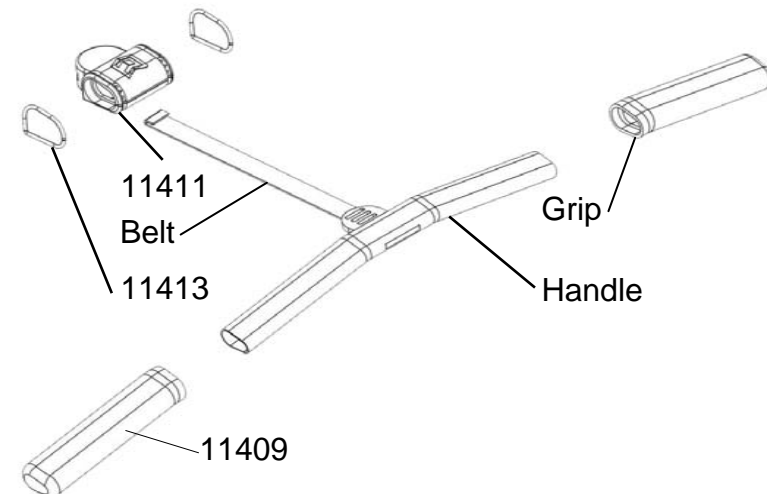

A103 Side Rail Assembly L/R

62814	4	Hex Head Bolt M4x20 - B
62815	8	Hex Head Bolt M6x20 - B
66039	4	Side Rail Bumper
66055	2	Velcro For Side Rail 20x345
66056	4	Bump Stop - Square 23x15x6.5
66075	12	Screw M3x10 for Wood
66254	2	Rail Runner
66353	2	Side Rail with Decal

Footplate Assembly

10100	2	Washer M6x16x1 -B
10176	2	Foot Strap & Buckle
61063	2	Footplate Slider with Velcro #65997
61064	2	Footplate Slider Base 120x111x22.8
65935	2	Nylock Nut M6-B
65997	2	Velcro For Sliding Footplate
65693	8	Dome Head Bolt M5x15 - B
66068	2	Counter Sunk Bolt M6x35 -B

A059 Belt Bungee Pulley Complete

60900	1	Belt Bungee Pulley Complete & Velcro & One Way Bearings #90136
65924	1	Bungee 8mm x 2230 & Crimped End

A076 Deluxe Belt Handle Complete

11409	2	Handle Grip - Deluxe
11411	1	Handle Rubber Cover - Belt Deluxe
11413	2	O-Ring - Deluxe Handle
11419	1	Handle with Belt and Grips