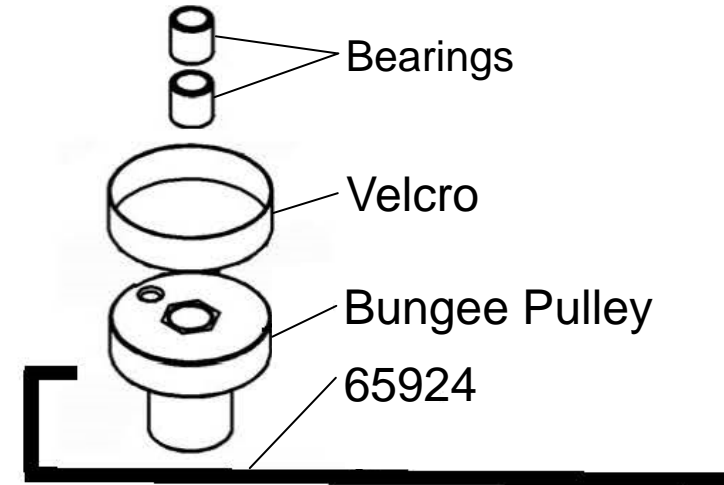

A059 Belt Bungee Pulley Complete

60900	1	Belt Bungee Pulley Complete & Velcro & One Way Bearings #90136
65924	1	Bungee 8mm x 2230 & Crimped End