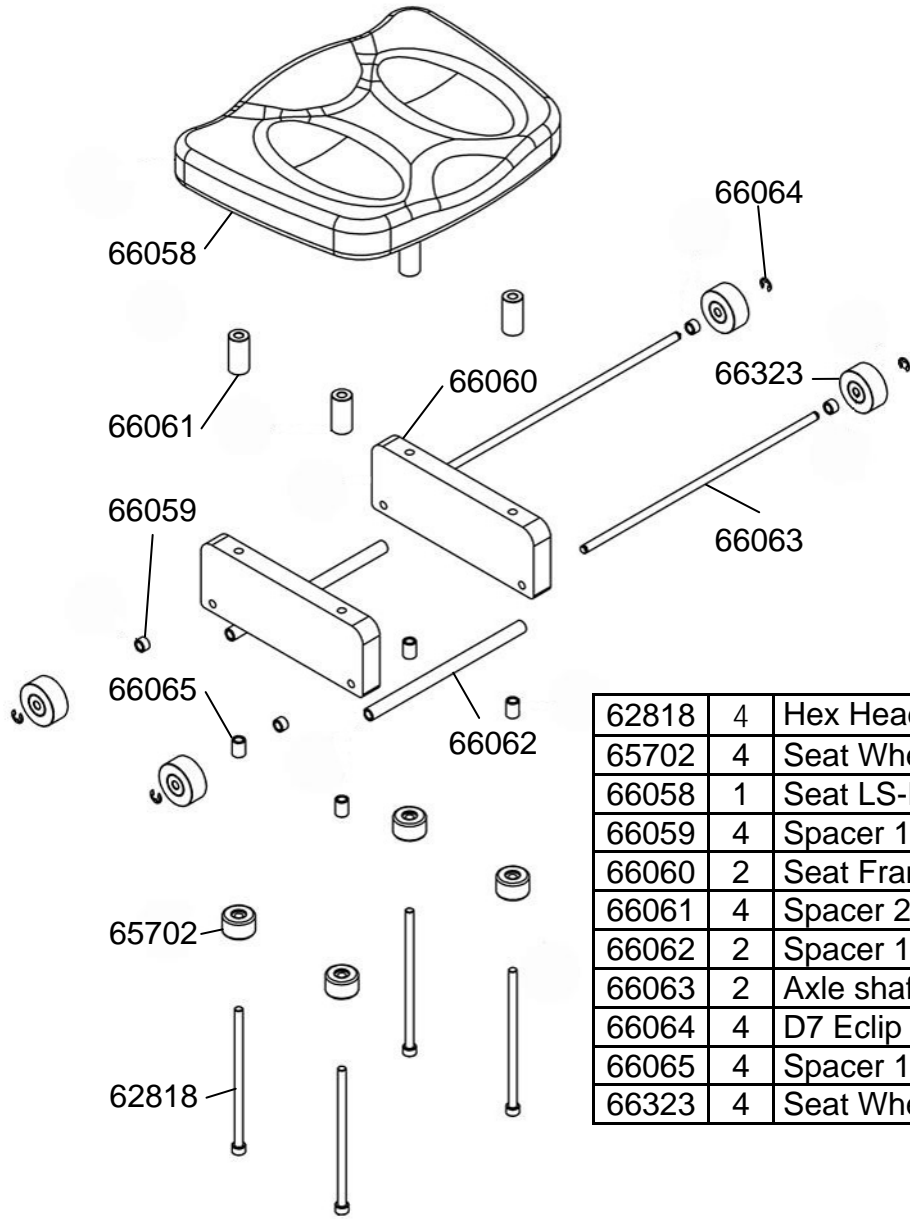

A106 Seat Assembly Complete

62818	4	Hex Head Bolt M8x160 - B
65702	4	Seat Wheel
66058	1	Seat LS-E28 - For Wooden Rail
66059	4	Spacer 12.7x8x8.5
66060	2	Seat Frame 220x78.5x23
66061	4	Spacer 20x8x40
66062	2	Spacer 12x8x209
66063	2	Axle shaft 8mm
66064	4	D7 Eclip
66065	4	Spacer 12.7x8x19.5
66323	4	Seat Wheel 98A