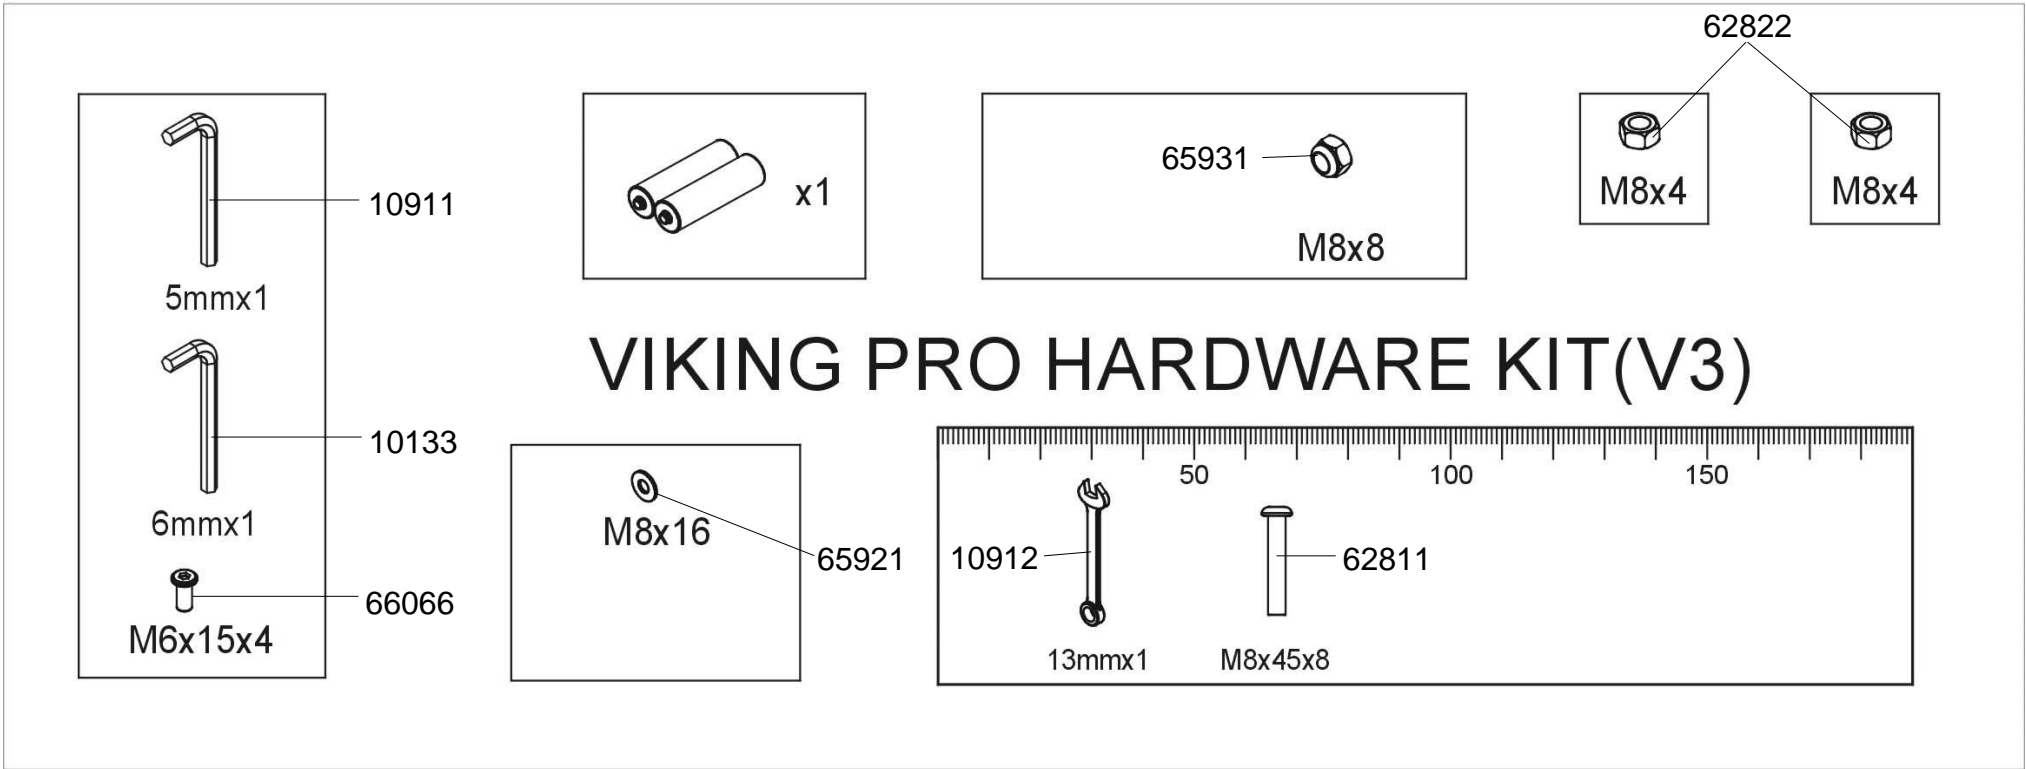

A059 Belt Bungee Pulley Complete

60900	1	Belt Bungee Pulley Complete & Velcro & One Way Bearings #90136
65924	1	Bungee 8mm x 2230 & Crimped End

A076 Deluxe Belt Handle Complete

11409	2	Handle Grip - Deluxe
11411	1	Handle Rubber Cover - Belt Deluxe
11413	2	O-Ring - Deluxe Handle
11419	1	Handle with Belt and Grips