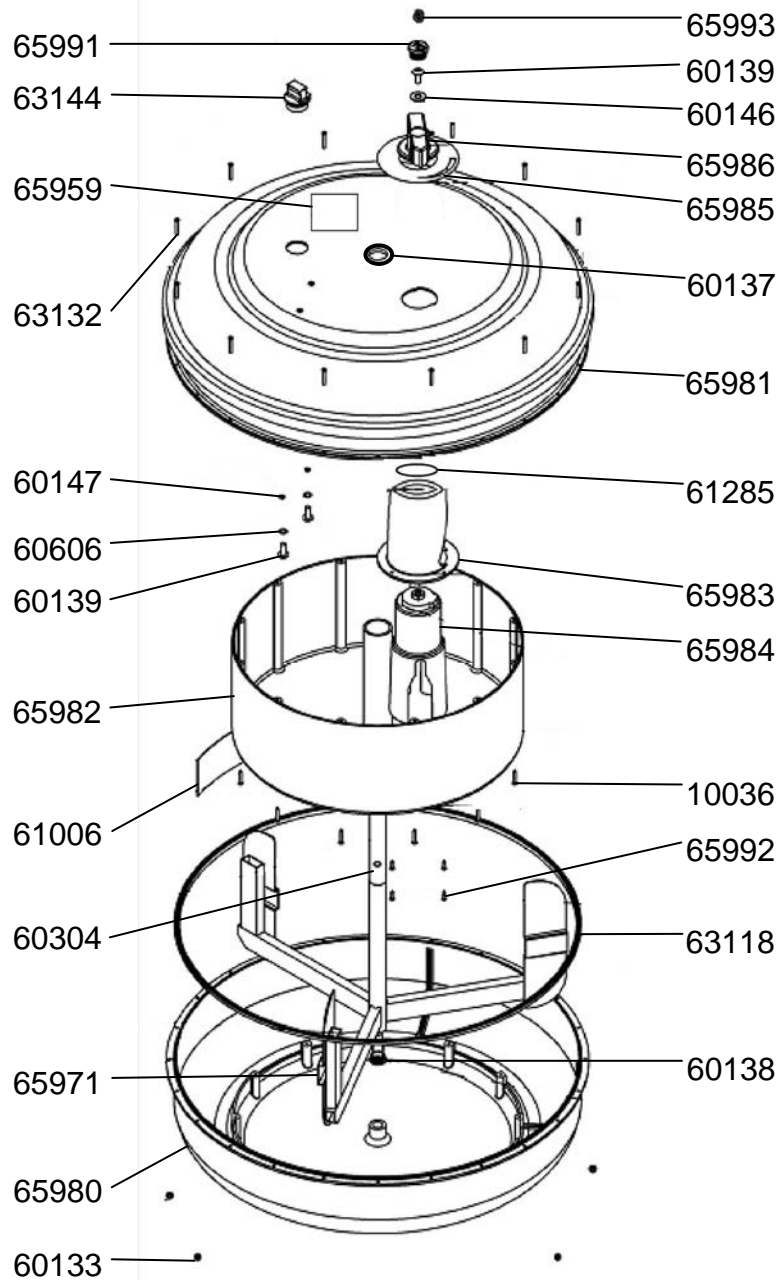

A078—AR Tank Complete Assembly

10036	12	Counter Sink Tapping Screw M3x20-SUS
60133	12	Nylock Nut M3-SUS
60137	1	Tank/Mainframe Impeller Shaft Spacer 19.9x40
60138	1	Impeller End Cap
60139	3	Tank Internal Screw M6x15 -SUS
60146	1	Washer M6x16x1-SUS
60147	2	O Ring 9.5x6.5x1.5
60304	1	Flywheel Upper Shaft
60606	2	Plastic Spacer M6x15x25-B
61001	1	Tank Bonding Strip 3M-VHB
61006	1	Decal - HS Tank Level
61285	1	Rubber Spacer
63118	1	Tank Large Ring Seal - Yellow 499x5.8
63132	12	Allen Key Bolt-M3x20—SUS
63144	1	Tank Plug For HS Tank
65959	1	Decal - How to Adjust Resistance
65971	1	Impeller - AR
65980	1	Lower Tank Shell
65981	1	Upper Tank Shell—Outer
65982	1	Inner Reserve Tank Shell / AR
65983	1	Tank Adjuster Outer Cup
65984	1	Tank Adjuster Inner Cup
65985	1	Decal - AR Resistance
65986	1	Adjuster Knob
65991	1	End Cap-Adjuster Knob
65992	4	Counter Sunk Bolt M3x12-SUS
65993	1	Decal - FD Knob 18mm