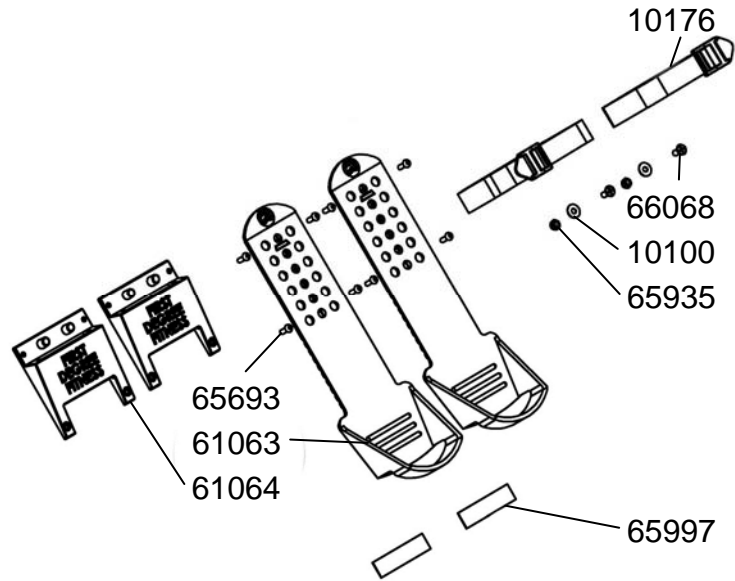

Footplate Assembly

10100	2	Washer M6x16x1 -B
10176	2	Foot Strap & Buckle
61063	2	Footplate Slider with Velcro #65997
61064	2	Footplate Slider Base 120x111x22.8
65935	2	Nylock Nut M6-B
65997	2	Velcro For Sliding Footplate
65693	8	Dome Head Bolt M5x15 - B
66068	2	Counter Sunk Bolt M6x35 -B