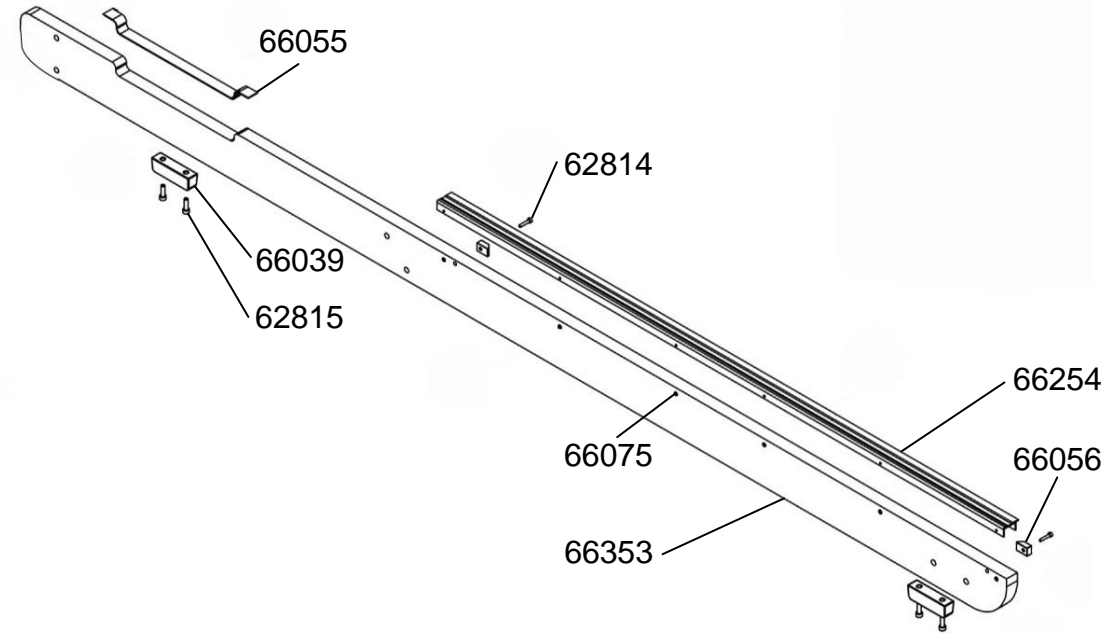

A078—AR Tank Complete Assembly

10036	12	Counter Sink Tapping Screw M3x20-SUS
60133	12	Nylock Nut M3-SUS
60137	1	Tank/Mainframe Impeller Shaft Spacer 19.9x40
60138	1	Impeller End Cap
60139	3	Tank Internal Screw M6x15 -SUS
60146	1	Washer M6x16x1-SUS
60147	2	O Ring 9.5x6.5x1.5
60304	1	Flywheel Upper Shaft
60606	2	Plastic Spacer M6x15x25-B
61001	1	Tank Bonding Strip 3M-VHB
61006	1	Decal - HS Tank Level
61285	1	Rubber Spacer
63118	1	Tank Large Ring Seal - Yellow 499x5.8
63132	12	Allen Key Bolt-M3x20—SUS
63144	1	Tank Plug For HS Tank
65959	1	Decal - How to Adjust Resistance
65971	1	Impeller - AR
65980	1	Lower Tank Shell
65981	1	Upper Tank Shell—Outer
65982	1	Inner Reserve Tank Shell / AR
65983	1	Tank Adjuster Outer Cup
65984	1	Tank Adjuster Inner Cup
65985	1	Decal - AR Resistance
65986	1	Adjuster Knob
65991	1	End Cap-Adjuster Knob
65992	4	Counter Sunk Bolt M3x12-SUS
65993	1	Decal - FD Knob 18mm

A106 Seat Assembly Complete

62818	4	Hex Head Bolt M8x160 - B
65702	4	Seat Wheel
66058	1	Seat LS-E28 - For Wooden Rail
66059	4	Spacer 12.7x8x8.5
66060	2	Seat Frame 220x78.5x23
66061	4	Spacer 20x8x40
66062	2	Spacer 12x8x209
66063	2	Axle shaft 8mm
66064	4	D7 Eclip
66065	4	Spacer 12.7x8x19.5
66323	4	Seat Wheel 98A

A103 Side Rail Assembly L/R

62814	4	Hex Head Bolt M4x20 - B
62815	8	Hex Head Bolt M6x20 - B
66039	4	Side Rail Bumper
66055	2	Velcro For Side Rail 20x345
66056	4	Bump Stop - Square 23x15x6.5
66075	12	Screw M3x10 for Wood
66254	2	Rail Runner
66353	2	Side Rail with Decal