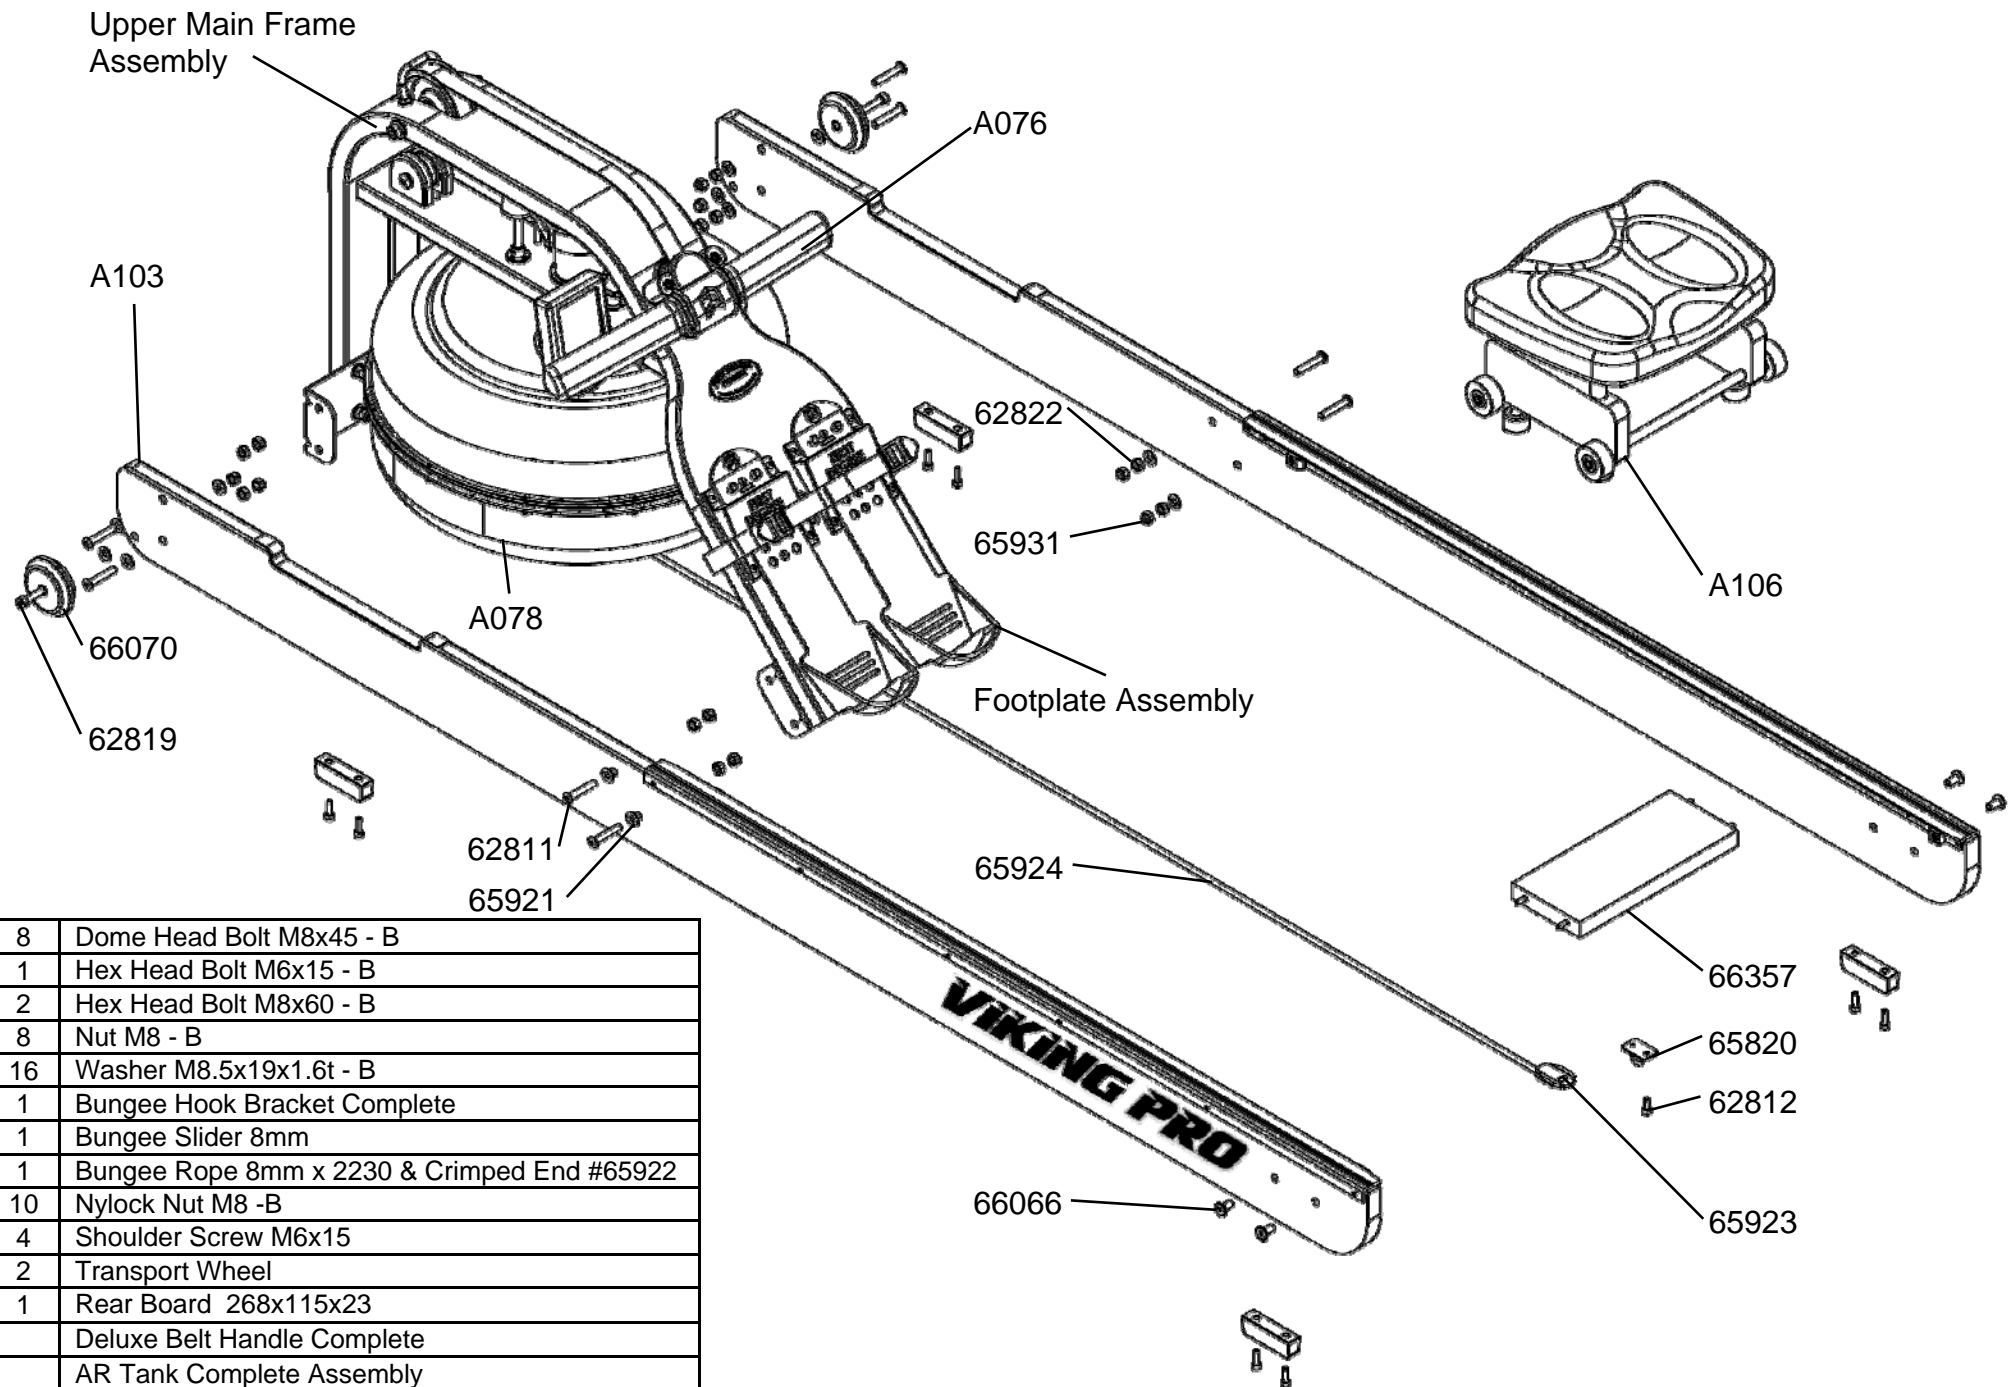

VIKING PRO

Exploded Diagram

FIRST DEGREE FITNESS
FLUID INNOVATION

www.firstdegreefitness.com

62811	8	Dome Head Bolt M8x45 - B
62812	1	Hex Head Bolt M6x15 - B
62819	2	Hex Head Bolt M8x60 - B
62822	8	Nut M8 - B
65921	16	Washer M8.5x19x1.6t - B
65820	1	Bungee Hook Bracket Complete
65923	1	Bungee Slider 8mm
65924	1	Bungee Rope 8mm x 2230 & Crimped End #65922
65931	10	Nylock Nut M8 -B
66066	4	Shoulder Screw M6x15
66070	2	Transport Wheel
66357	1	Rear Board 268x115x23
A076		Deluxe Belt Handle Complete
A078		AR Tank Complete Assembly
A103		Side Rail Assembly L/R
A106		Seat Assembly Complete