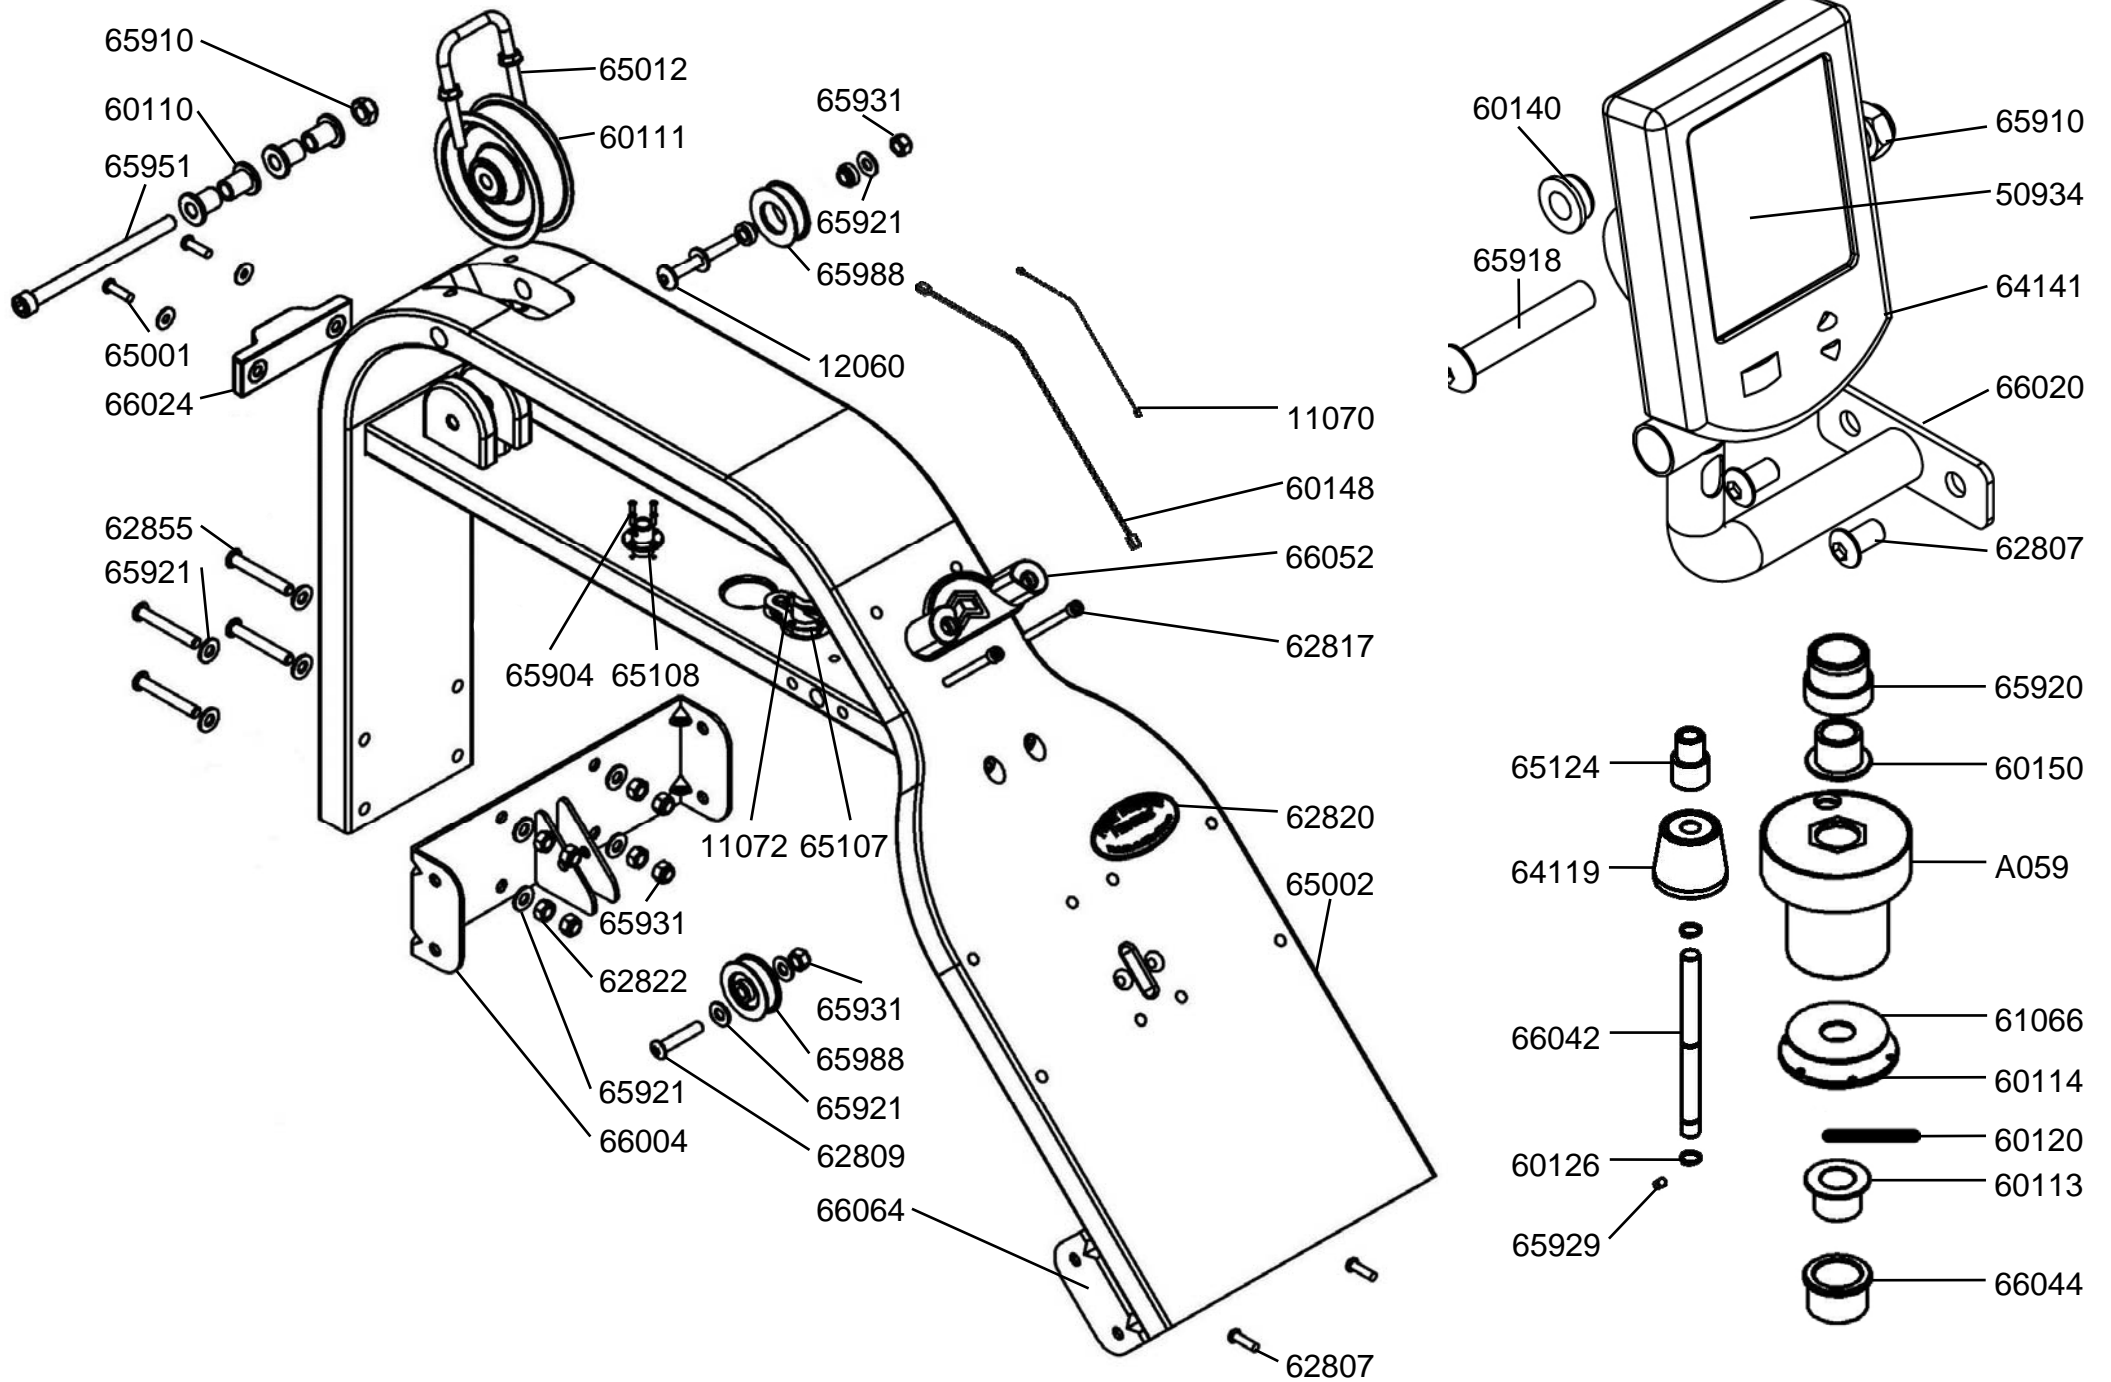

Upper Main Frame Assembly

11070	1	Sensor Connecting Cable 300mm	65002	1	Upper Main Frame Complete
11072	1	Sensor 100mm	65012	1	U Bolt 8mm with 2xFlange Nuts #65940
12060	1	Dome Head Bolt M8x60 - B	65103	2	Bungee Wheel Bracket 15x55.4x60
50934	1	LCD for L4/L16	65107	1	Sensor Bracket
60110	4	Belt Pulley Spacer 10x24x23	65108	1	Idle Wheel Shaft Bracket (Lower)
60111	1	Belt Pulley 100mm & 2x Bearing #60112	65124	1	Idle Wheel Shaft Insert Bracket (Upper)20x15x31
60113	1	Main Shaft Oil Bushing - Lower 38x20x22	65904	7	Screw for Wood M3x10-B
60114	1	Magnet Ring & 6 x Magnet #60124	65910	2	Nylock Nut M10 -B
60120	1	Roll Pin M6.3x30	65918	1	Dome Head Bolt M10x60 -B
60126	2	C Clip 10mm	65920	1	Shaft Spacer Upper 40x27.5x34.8
60140	2	Computer Mount Plastic Bushing	65921	12	Washer 8.5x19x1.6t - B
60148	1	Heart Rate Lead- 400mm	65929	1	Grub Screw M4x6 - B
60150	1	Main Shaft Nylon Bushing - Upper	65931	8	Nylock Nut M8 -B
61066	1	Plastic Washer M5920.1x2T	65951	1	Hex Head Bolt M10x140 -B
62807	4	Dome Head Bolt M8x15-B	65988	2	Bungee Pulley & Bearing & Spacer x2
62809	1	Dome Head Bolt M8x40 - B	66004	1	Bungee Pulley Bracket Lower
62817	2	Hex Head Bolt M6x65 - B	66020	1	Computer Stalk
62820	1	Oval Decal - FDF	66024	1	Bump Stop Main Frame -80x20x37.5
62822	4	Nut M8 - B	66042	1	Idle Wheel Shaft 10x122
62855	4	Dome Head Bolt M8x55-B	66044	1	Bushing 40x35x3x22
63987	4	Counter Sunk Bolt M4x40	66046	1	Support Bracket - Lower Main Frame
64119	1	Idle Wheel & 2x Bearing #60112	66052	1	Bar Catch
64141	1	Computer with USB - L4	A059		Belt/ Bungee Pulley Complete with Bungee Assembly
65001	2	Dome Head Bolt M6x25 - B